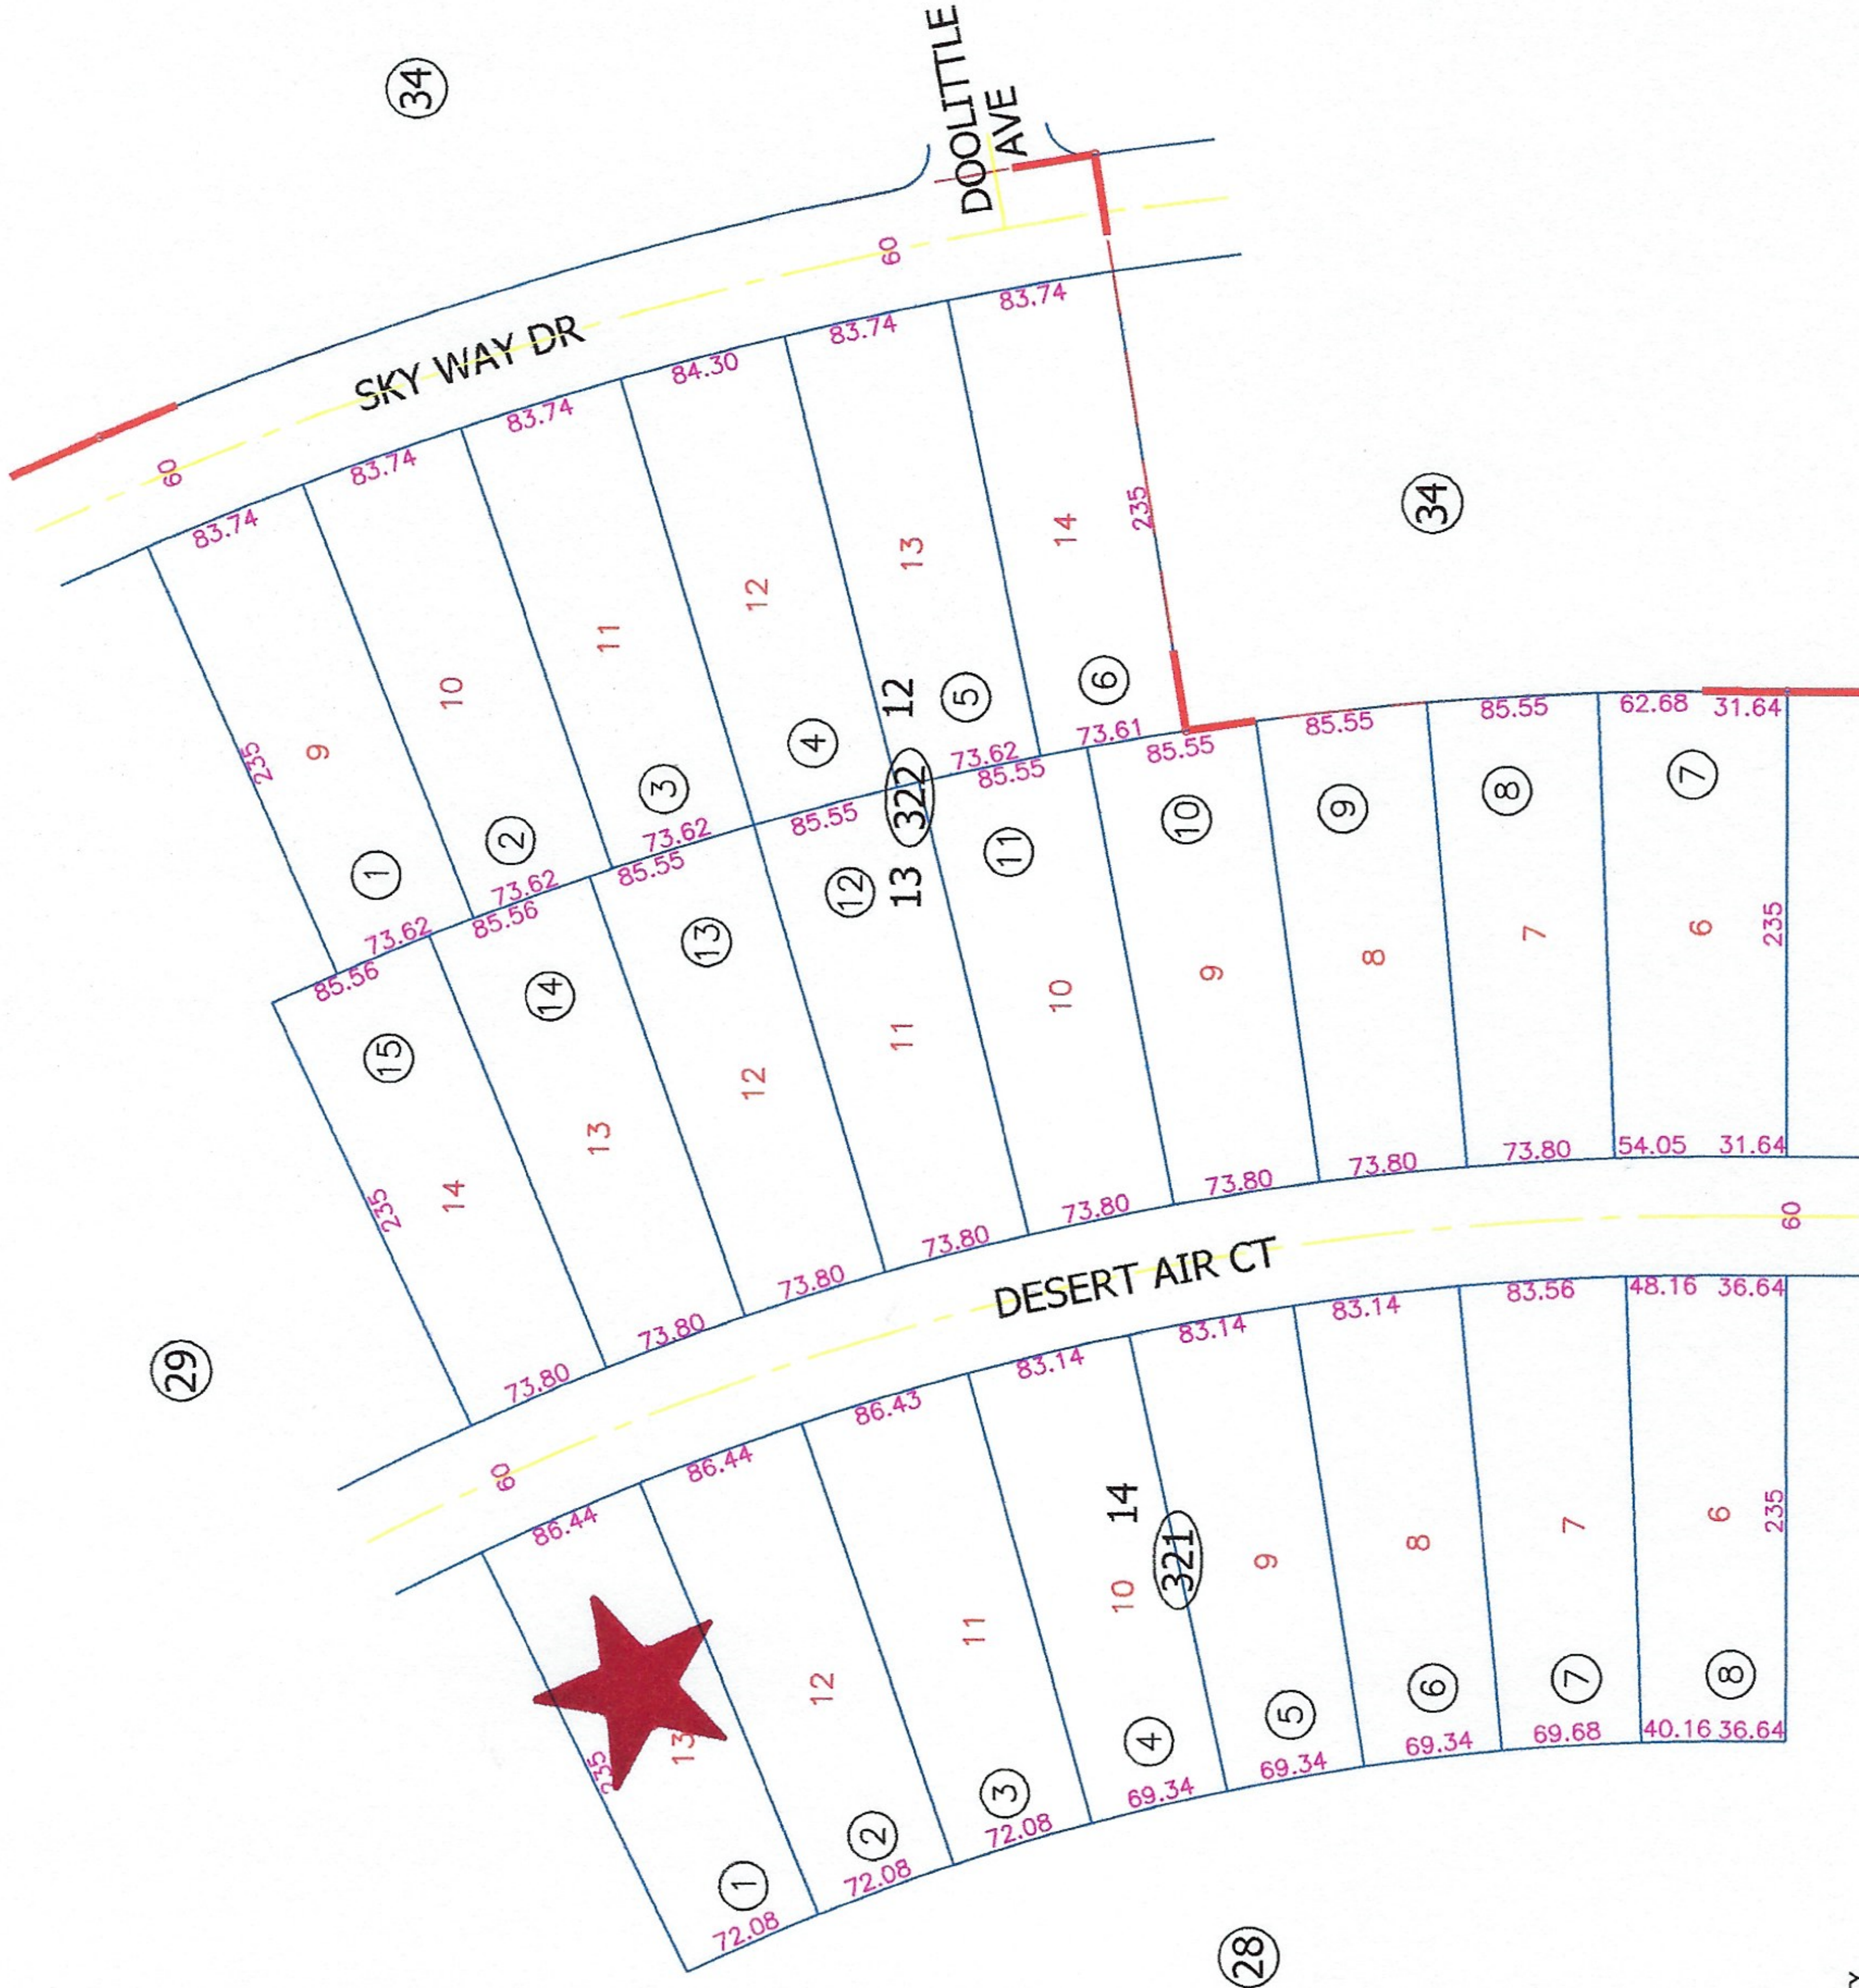

POR. TRACT 600

DISCLAIMER:  
 THIS IS NOT AN OFFICIAL MAP.  
 THIS MAP WAS CREATED FOR THE IMPERIAL COUNTY  
 ASSESSOR, FOR THE SOLE PURPOSE OF AIDING IN  
 THE PERFORMANCE OF THE DUTIES OF THE ASSESSOR.  
 ANY ERRORS OR OMISSIONS IN THIS MAP ARE NOT  
 THE RESPONSIBILITY OF THE COUNTY OF IMPERIAL  
 OR THE ASSESSOR. (REV. & TAX. CODE SEC.327)