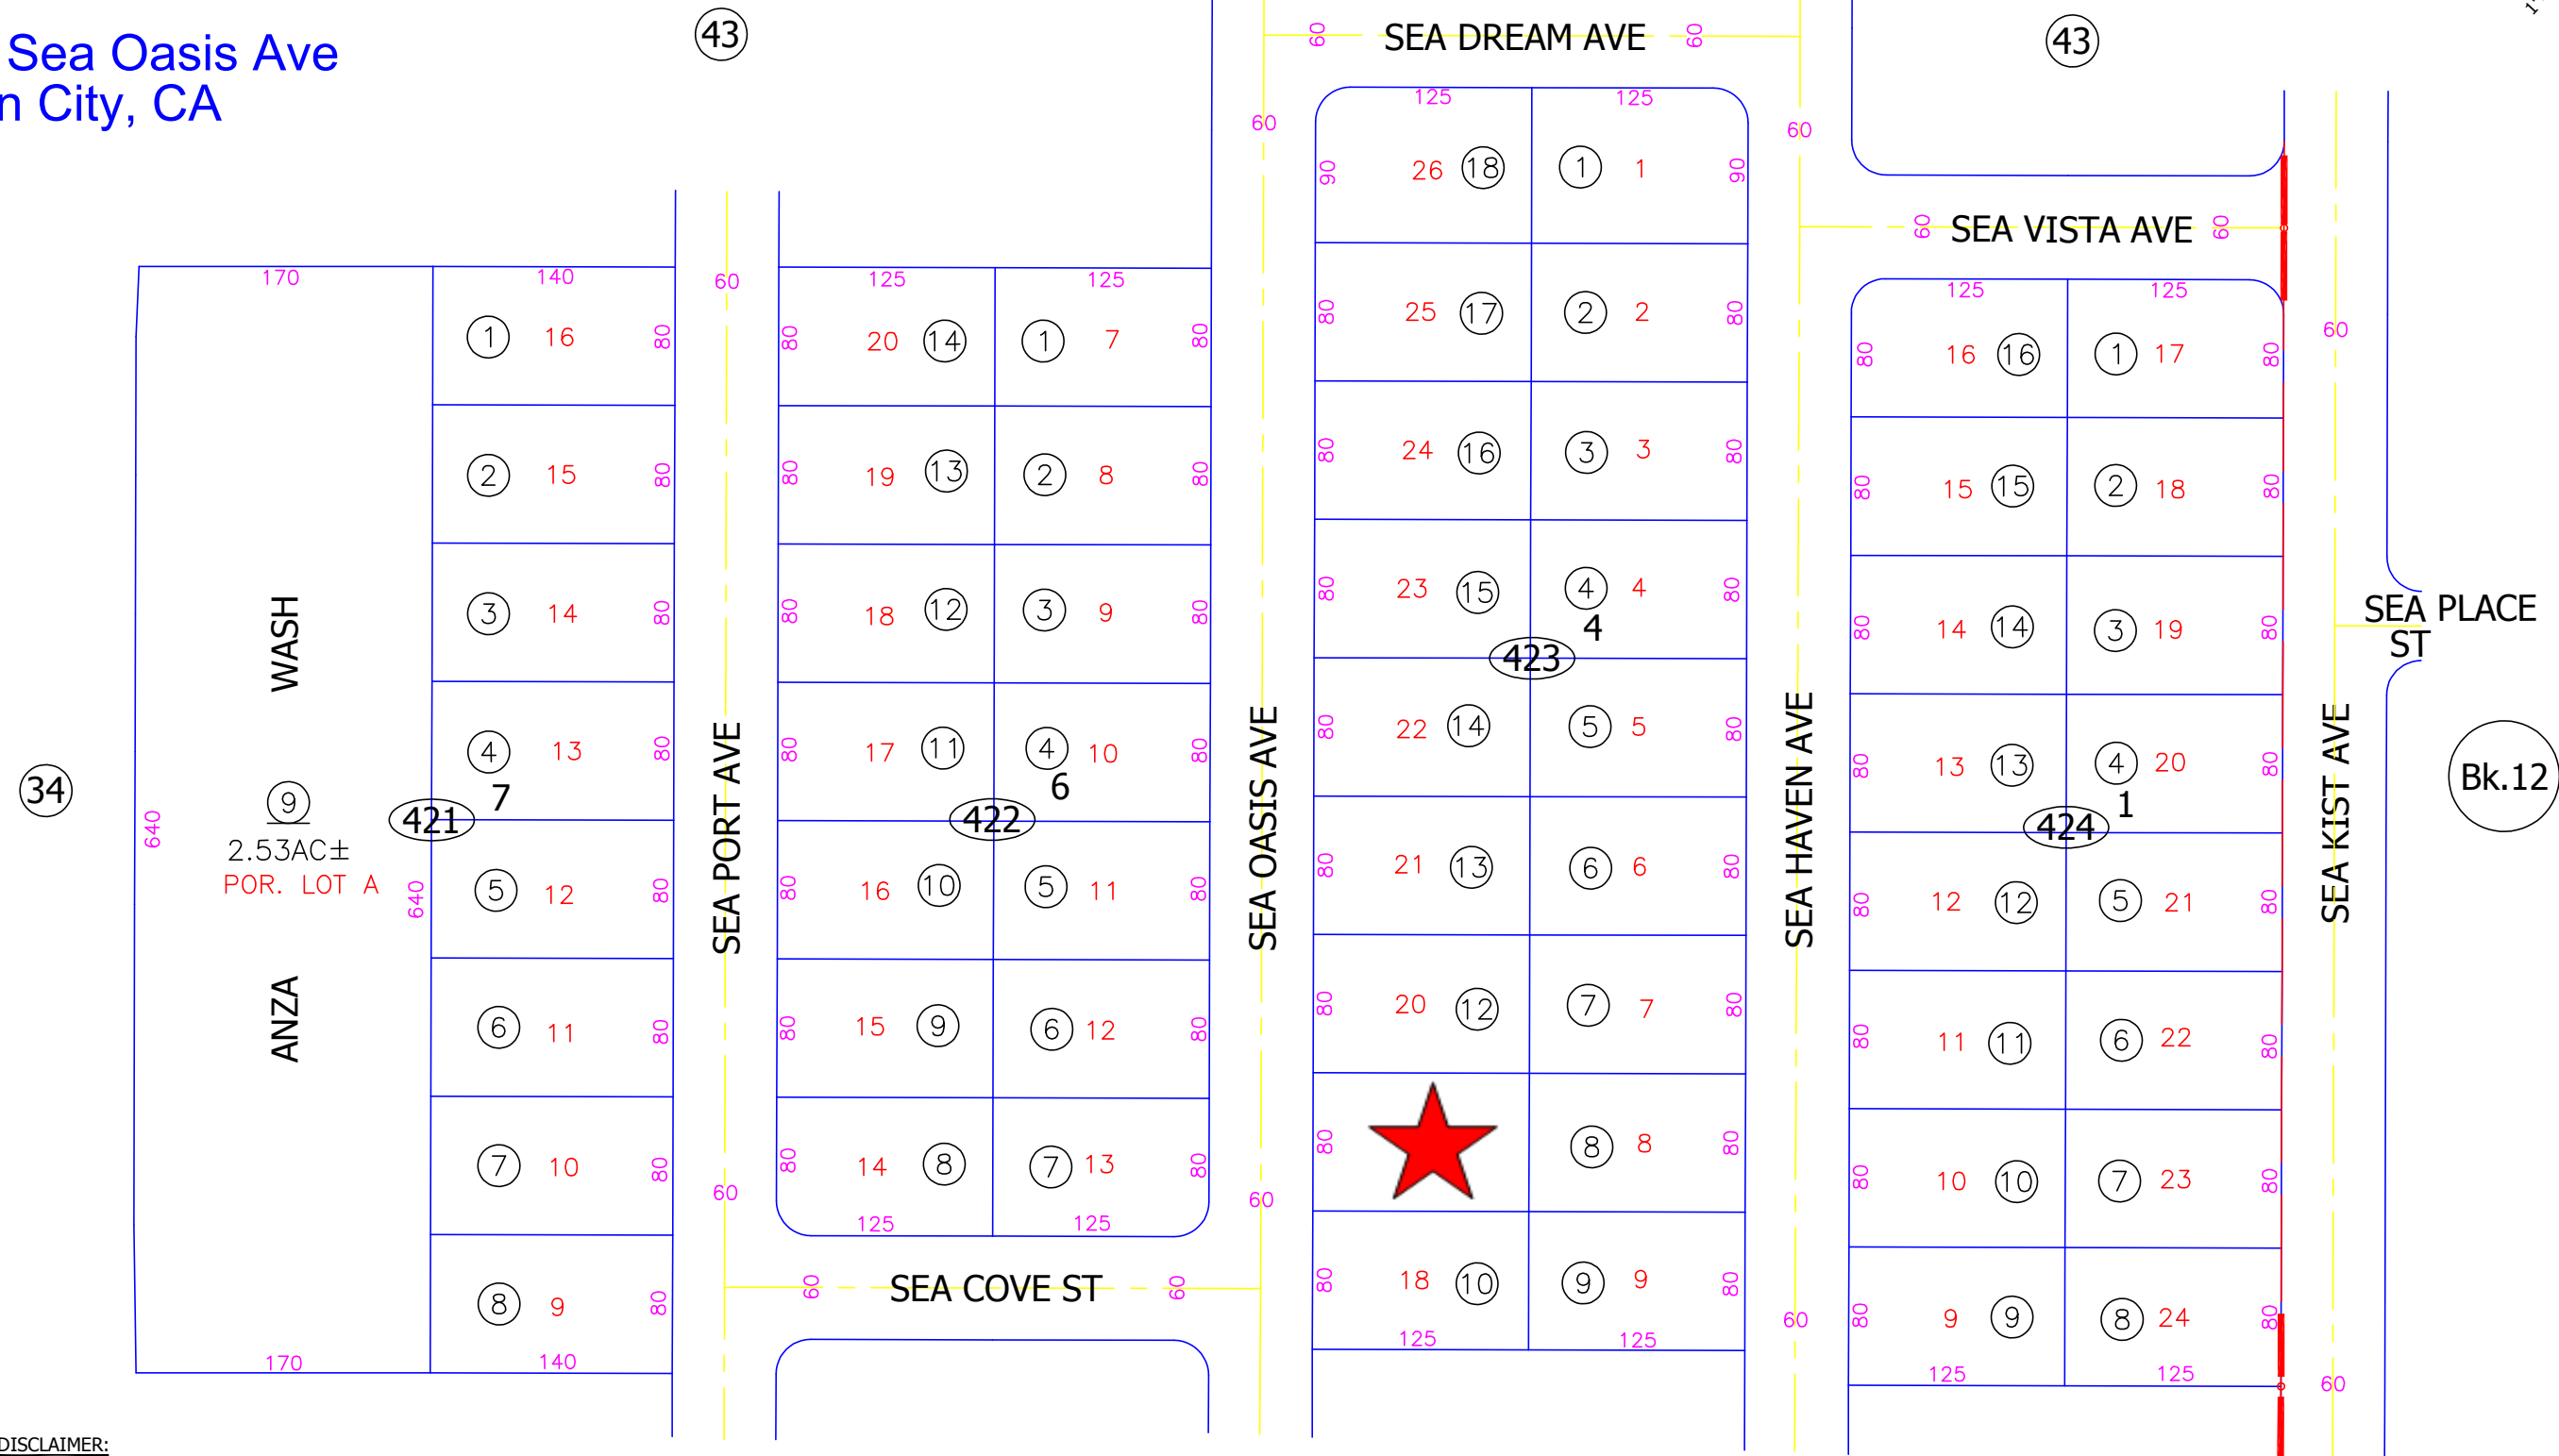

009-423-011-000
Lot 19, Block 04, Tract 536

2492 Sea Oasis Ave
Salton City, CA

DISCLAIMER:
THIS IS NOT AN OFFICIAL MAP.
THIS MAP WAS CREATED FOR THE IMPERIAL COUNTY
ASSESSOR, FOR THE SOLE PURPOSE OF AIDING IN
THE PERFORMANCE OF THE DUTIES OF THE ASSESSOR.
ANY ERRORS OR OMISSIONS IN THIS MAP ARE NOT
THE RESPONSIBILITY OF THE COUNTY OF IMPERIAL
OR THE ASSESSOR. (REV. & TAX. CODE SEC.327)