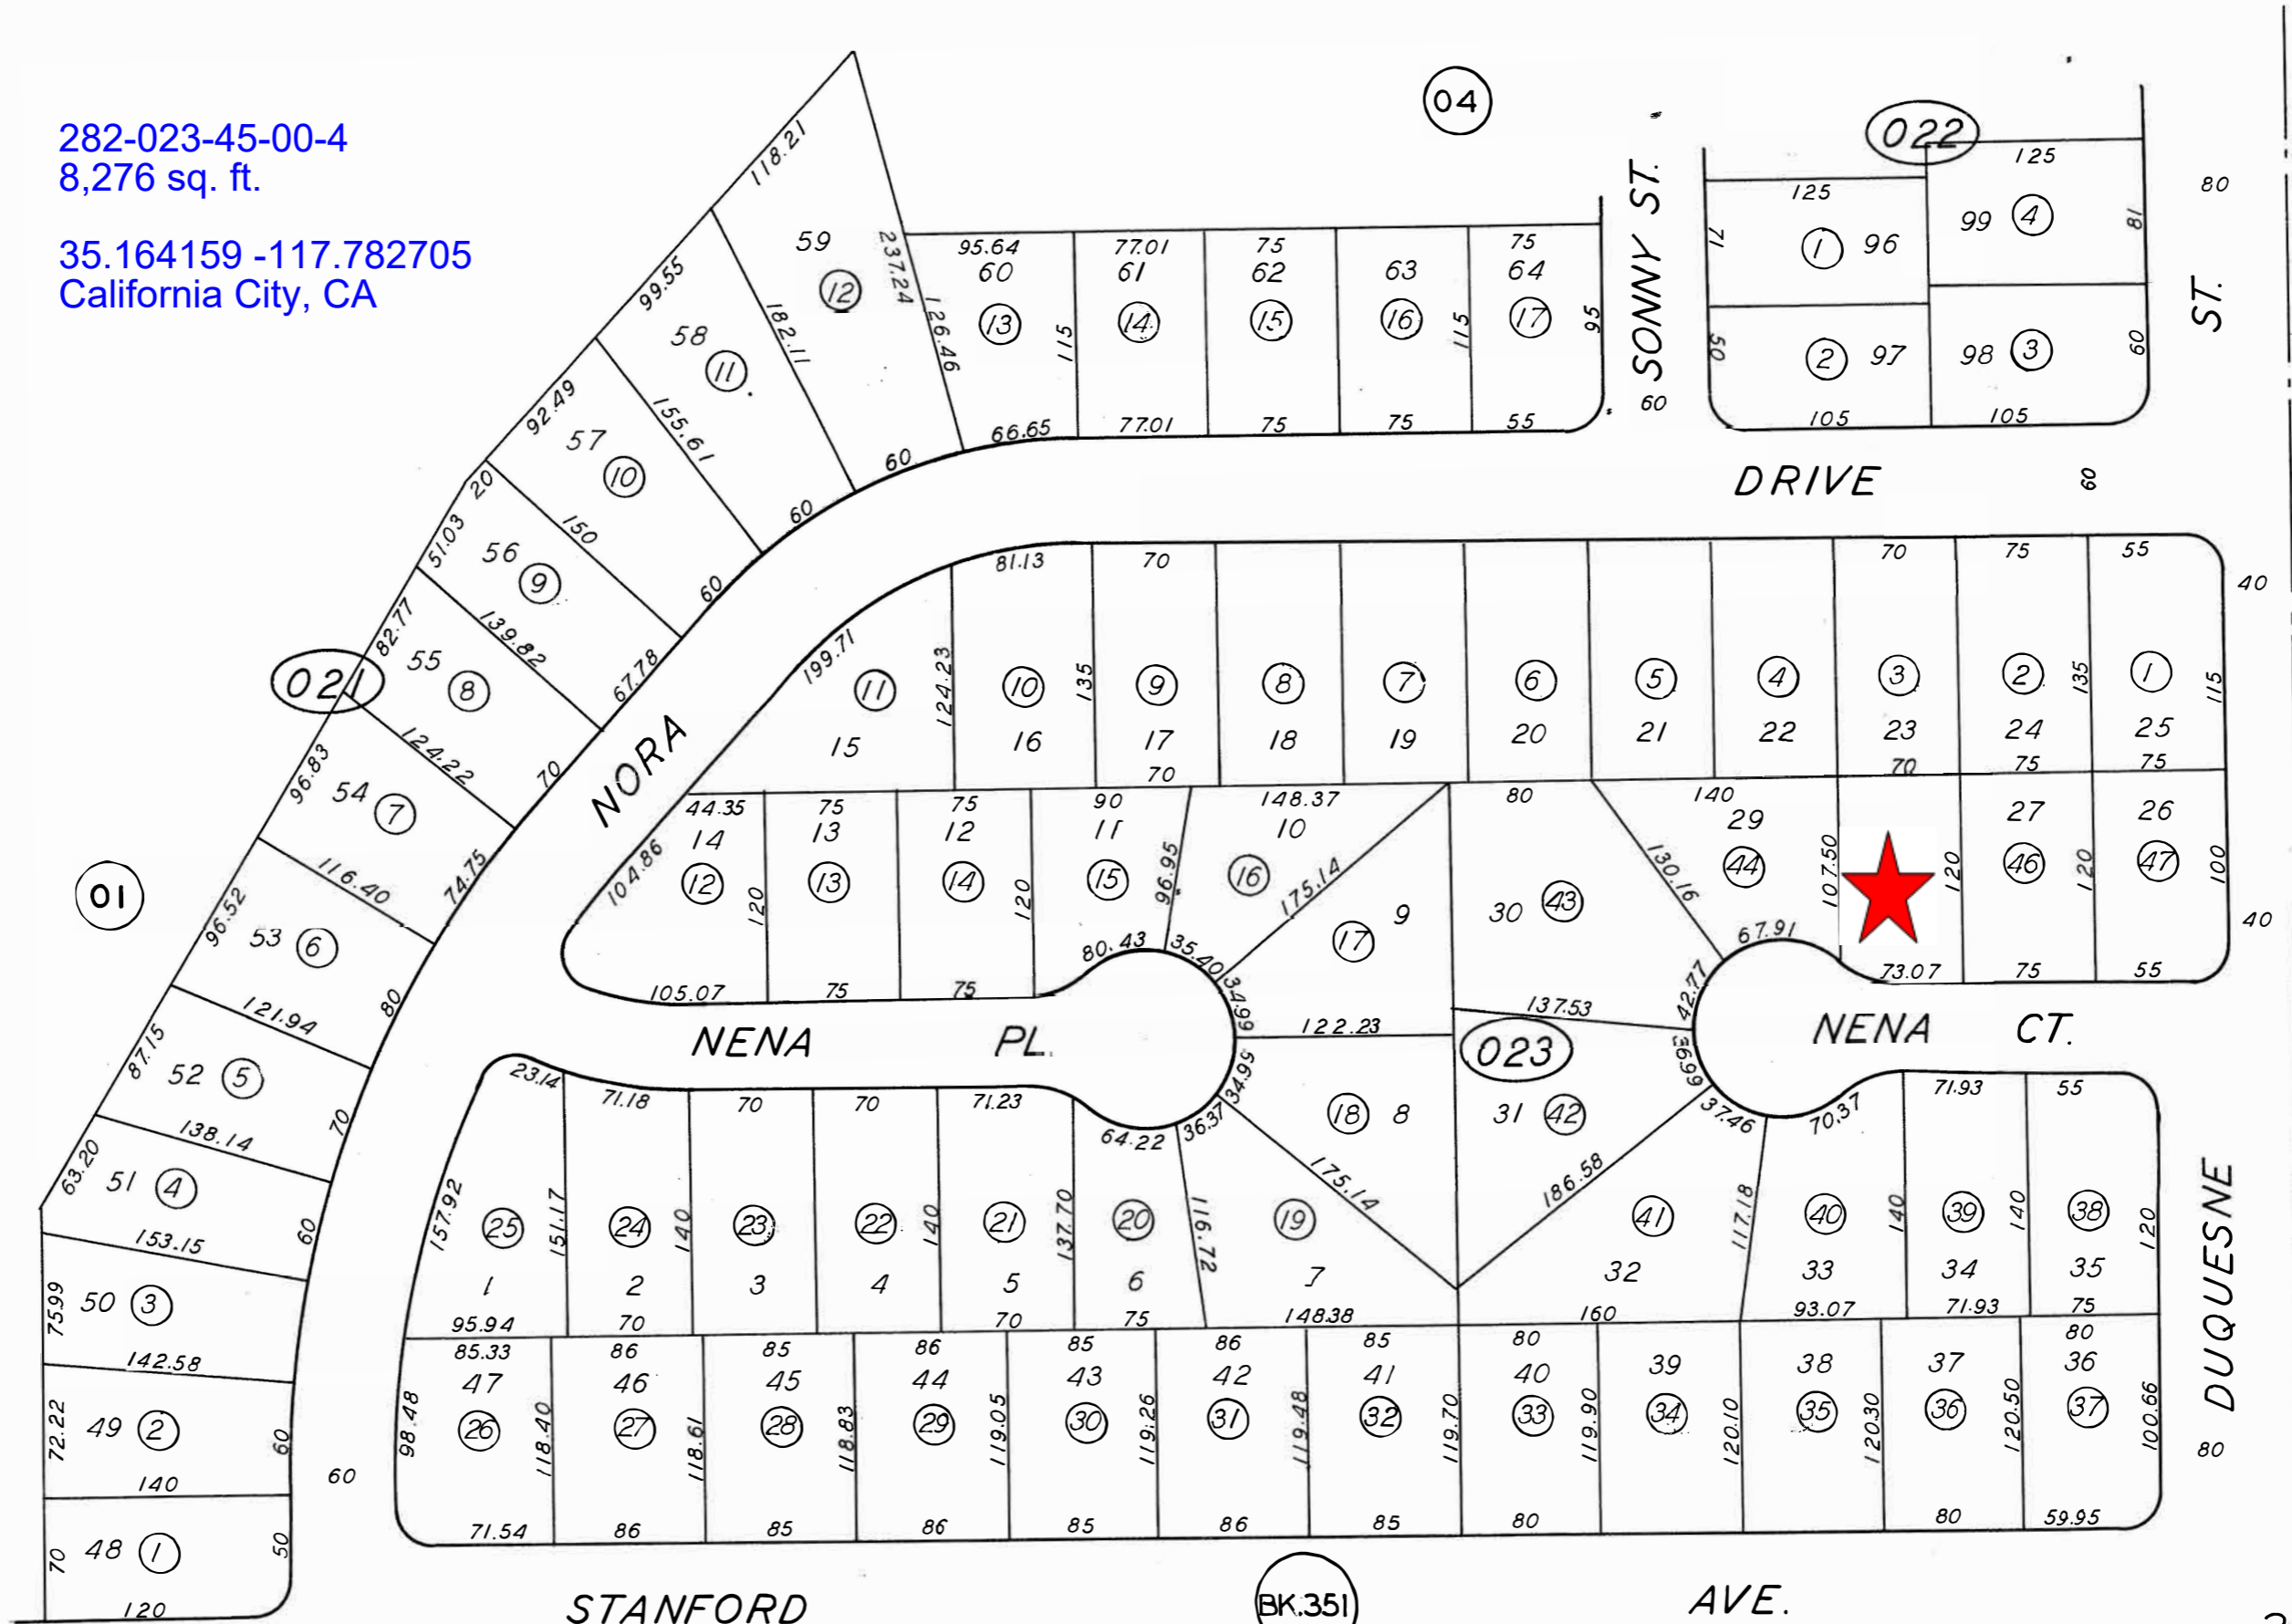

282-023-45-00-4  
8,276 sq. ft.

35.164159 -117.782705  
California City, CA

BK.351

Note: This map is for assessment purposes only. It is not to be construed as portraying legal ownership or divisions of land for purposes of zoning or subdivision law.